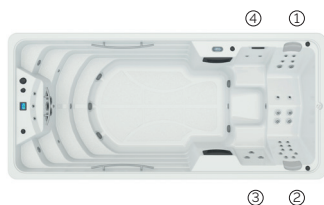

SHELL FINISHES (ACRYLIC COLORS)

White

Sterling

FURNITURE FINISHES (OUTDOOR CABINET)

Swell Moca