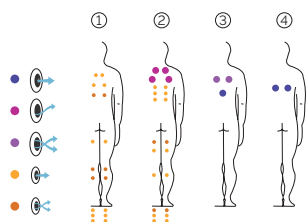

SHELL FINISHES (ACRYLIC COLORS)

White

Sterling

FURNITURE FINISHES (OUTDOOR CABINET)

Swell Moca