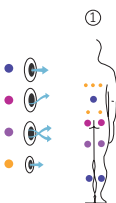

Sky

The eagerly anticipated compact mini pool.

CODE 74237

1 position

1 vertical

Measures: 400 x 230 x 138 cm

Water capacity (l): 6.000 litres

Weight: Empty 1150 kg / Full 7.150 kg

3 colors

4 types of massage